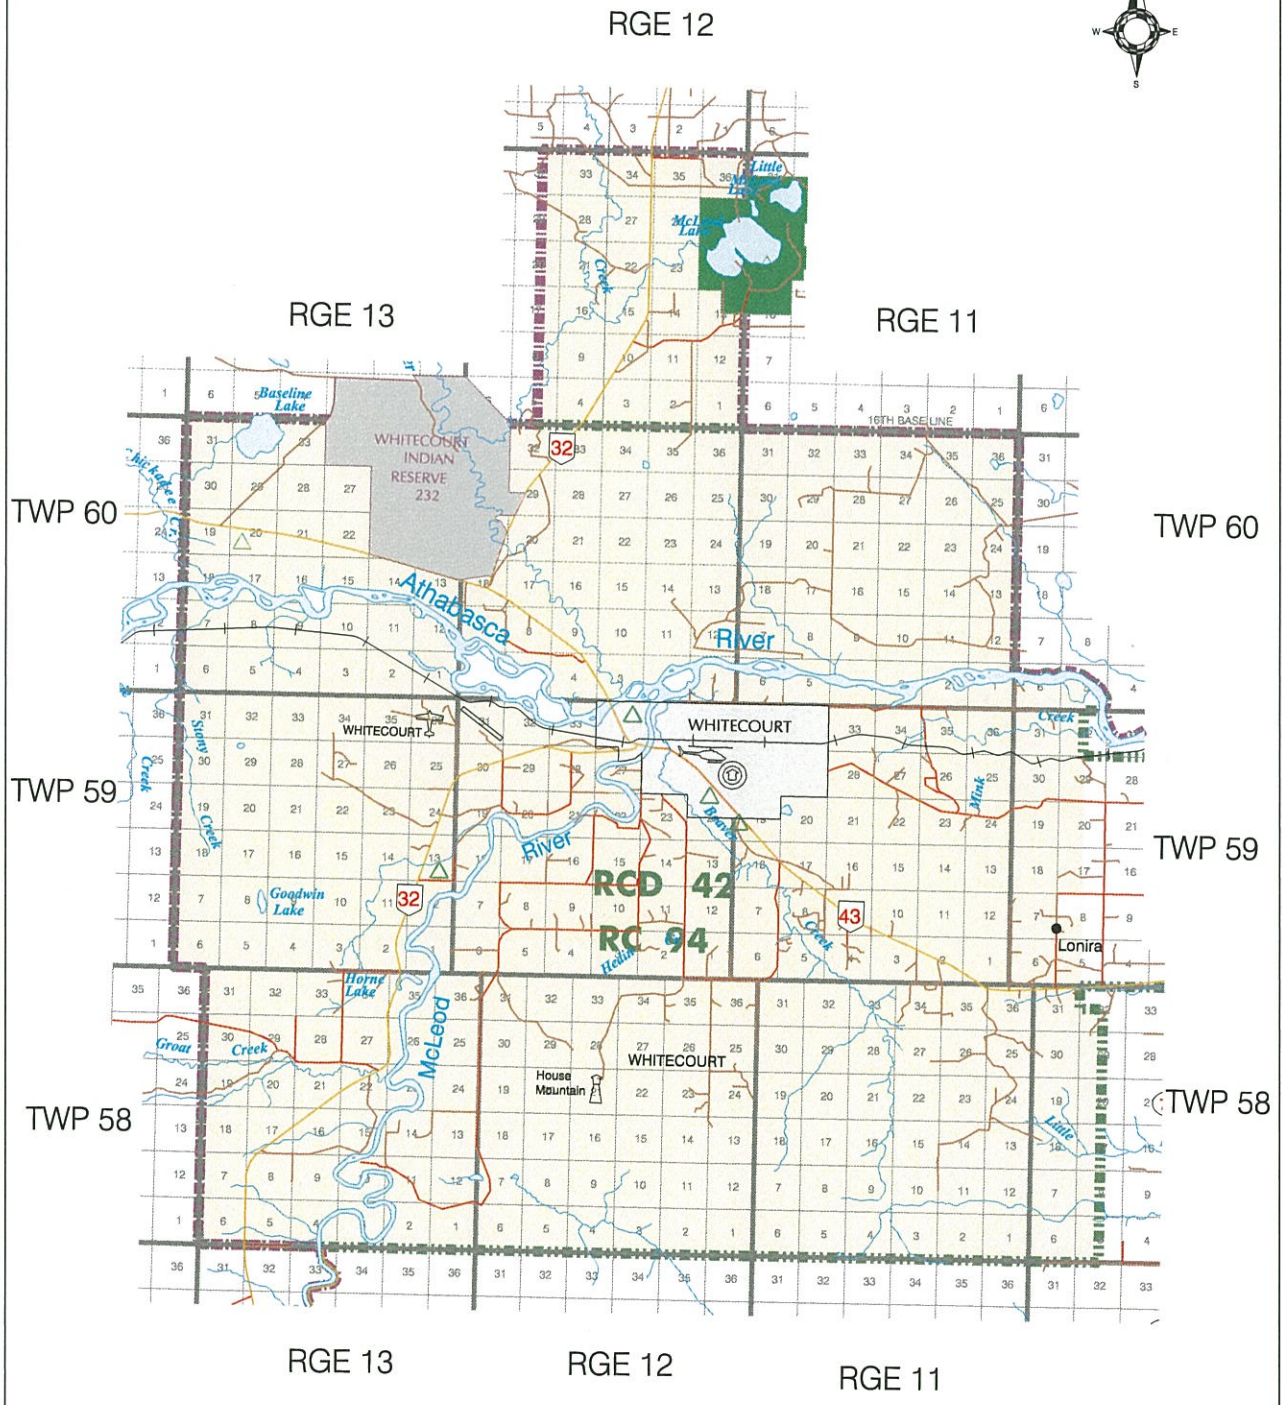

NORTHERN GATEWAY REGIONAL
SCHOOL DIVISION 10
ELECTORAL MAP
WARD 2

2008

ELECTORAL DIVISION
NORTHERN GATEWAY BOUNDARY
CATHOLIC BOUNDARY
COUNTY BOUNDARIES