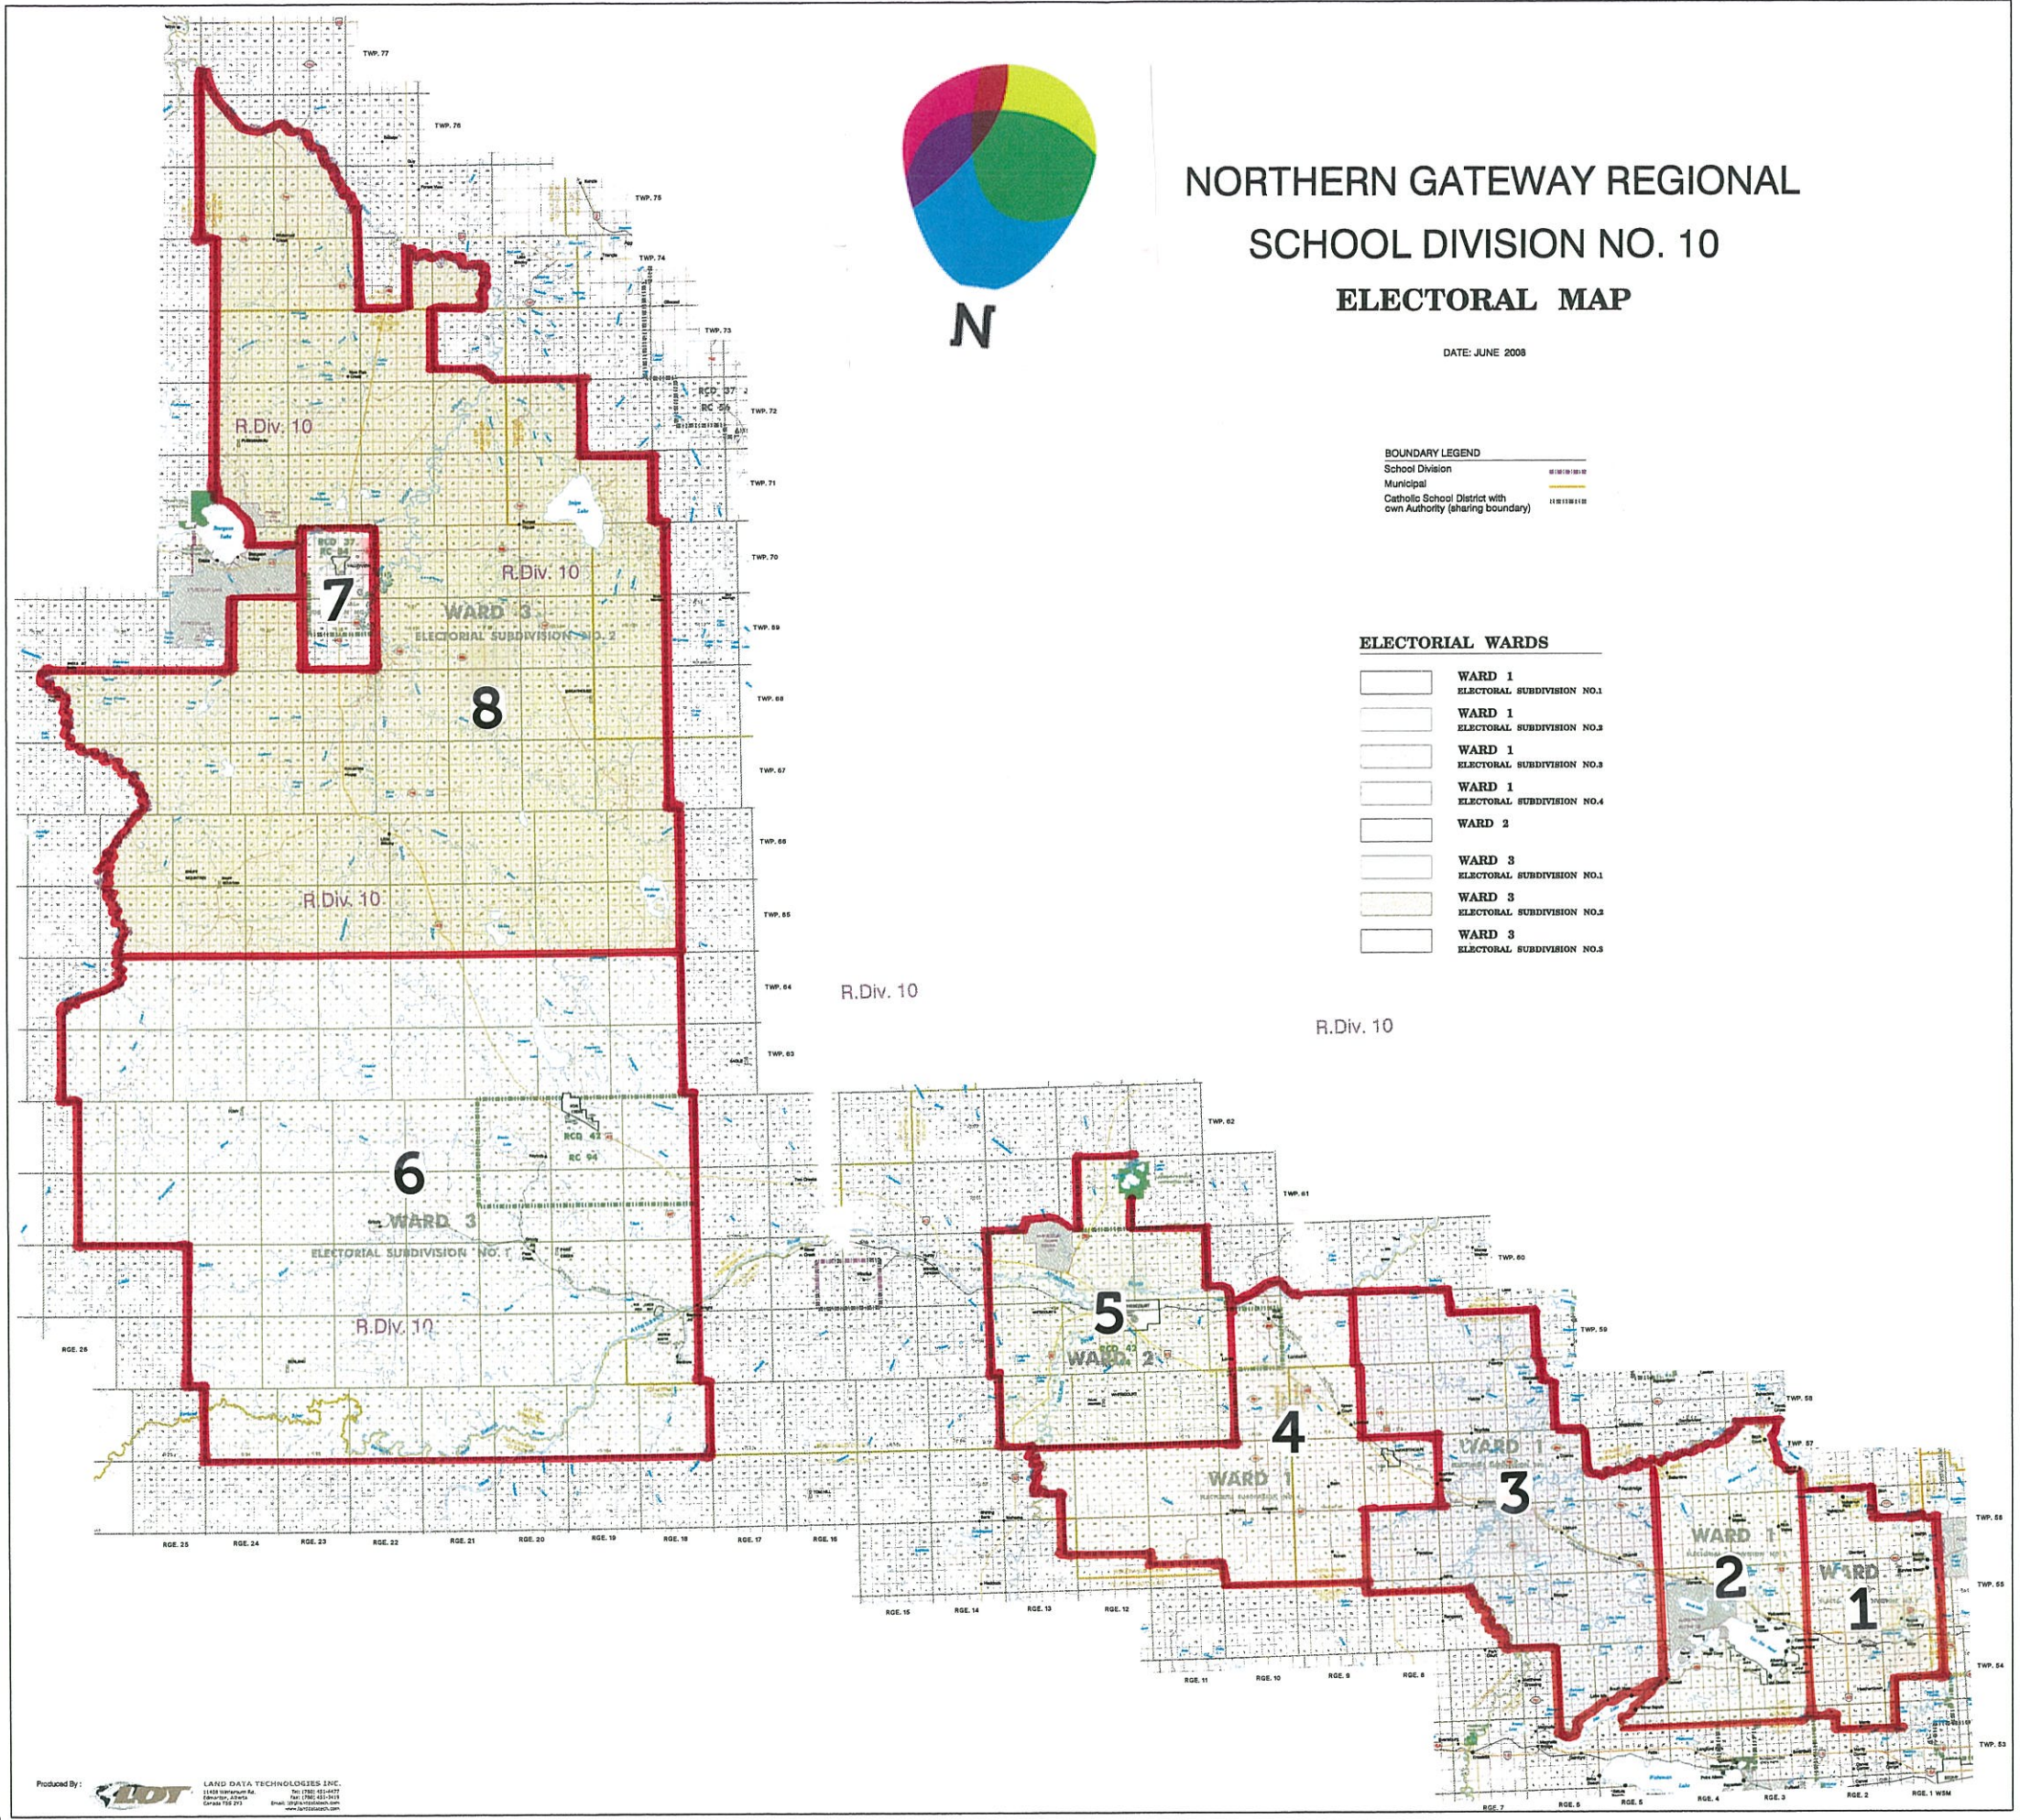

Current

NORTHERN GATEWAY REGIONAL SCHOOL DIVISION NO. 10 ELECTORAL MAP

DATE: JUNE 2008

BOUNDARY LEGEND
School Division
Municipal
Catholic School District with
own Authority (sharing boundary)

ELECTORIAL WARDS

[Red outline]	WARD 1 ELECTORAL SUBDIVISION NO.1
[Red outline]	WARD 1 ELECTORAL SUBDIVISION NO.2
[Red outline]	WARD 1 ELECTORAL SUBDIVISION NO.3
[Red outline]	WARD 1 ELECTORAL SUBDIVISION NO.4
[Red outline]	WARD 2
[Red outline]	WARD 3 ELECTORAL SUBDIVISION NO.1
[Red outline]	WARD 3 ELECTORAL SUBDIVISION NO.2
[Red outline]	WARD 3 ELECTORAL SUBDIVISION NO.3

NORTHERN GATEWAY REGIONAL SCHOOL DIVISION NO. 10 ELECTORAL MAP

DATE: JUNE 2008

BOUNDARY LEGEND

School Division	110101010
Municipal	110101010
Catholic School District with own Authority (sharing boundary)	110101010

ELECTORIAL WARDS

[Red outline]	WARD 1 ELECTORAL SUBDIVISION NO.1
[Red outline]	WARD 1 ELECTORAL SUBDIVISION NO.3
[Red outline]	WARD 1 ELECTORAL SUBDIVISION NO.3
[Red outline]	WARD 1 ELECTORAL SUBDIVISION NO.4
[Red outline]	WARD 2
[Red outline]	WARD 3 ELECTORAL SUBDIVISION NO.1
[Red outline]	WARD 3 ELECTORAL SUBDIVISION NO.3
[Red outline]	WARD 3 ELECTORAL SUBDIVISION NO.3