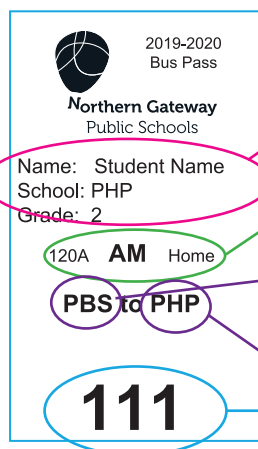

Your Child's Bus Pass

Front of Bus Pass

- Your child's name, school and grade for 2019-2020
- Designated (#) of the bus your child will ride in the morning from home
- Your child's Transfer Site School
- Your child's school
- Designated (#) of the bus your child will ride to Transfer Site School

Back of Bus Pass

- Designated (#) bus your child rides from school to Transfer Site School
- Your child's school
- Your child's Transfer Site School
- Designated (#) of bus your child will ride from the Transfer Site School to home