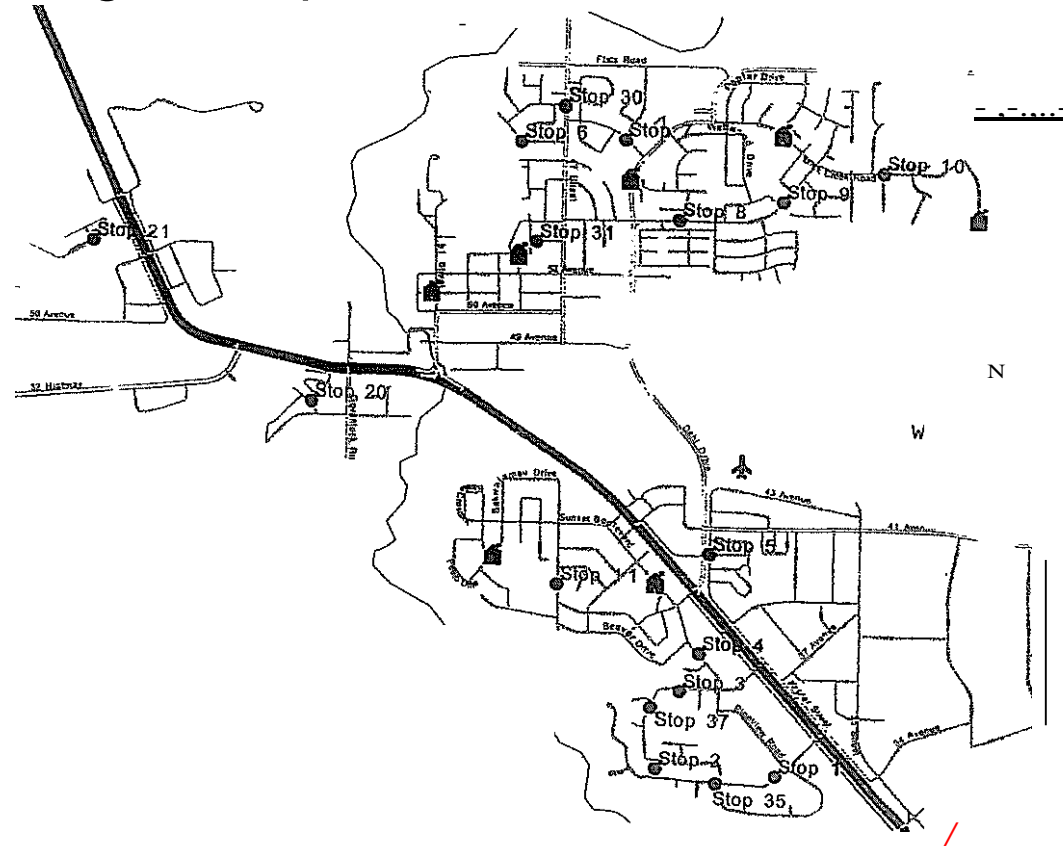

Northern Gateway Public Schools

Whitecourt School Bus Routes

School buses begin running on September 1, 2022

Combined Bus Stops:

- Stop 1 Southland Park, 2 Park Drive.
- Stop 2 Community Mail Boxes on Park Crossing.
- Stop 3 On the dead end Street between houses #162 and #166 Park Dr. N.
- Stop 4 Community Mail Boxes between houses #26 and #28 on Blueberry Drive.
- Stop 5 Community Mail Boxes by the Evergreen Village sign.
- Stop 6 On 47th Street by the Bulletin Board.
- Stop 7 Trading Post Trail/Baly Road.
- Stop 8 River Valley Estates/55 Avenue.
- Stop 9 Across the street from house 3666/55 Avenue.
- Stop 10 Mink Creek Road/35 Street.
- Stop 11 Across the street from house 3823/47 street.
- Stop 20 Riverside
- Stop 21 Westview Estates Sign.
- Stop 30 South of the Graham Road entrance/47 Street
- Stop 31 Community Mail Boxes, 54 Avenue/48 Street.
- Stop 32 Trading Post Trail/47 Street.
- Stop 35 Community Mail Boxes on Park Drive/Ravine Drive.
- Stop 37 Community Mail Boxes #66 & #68 Park Circle.