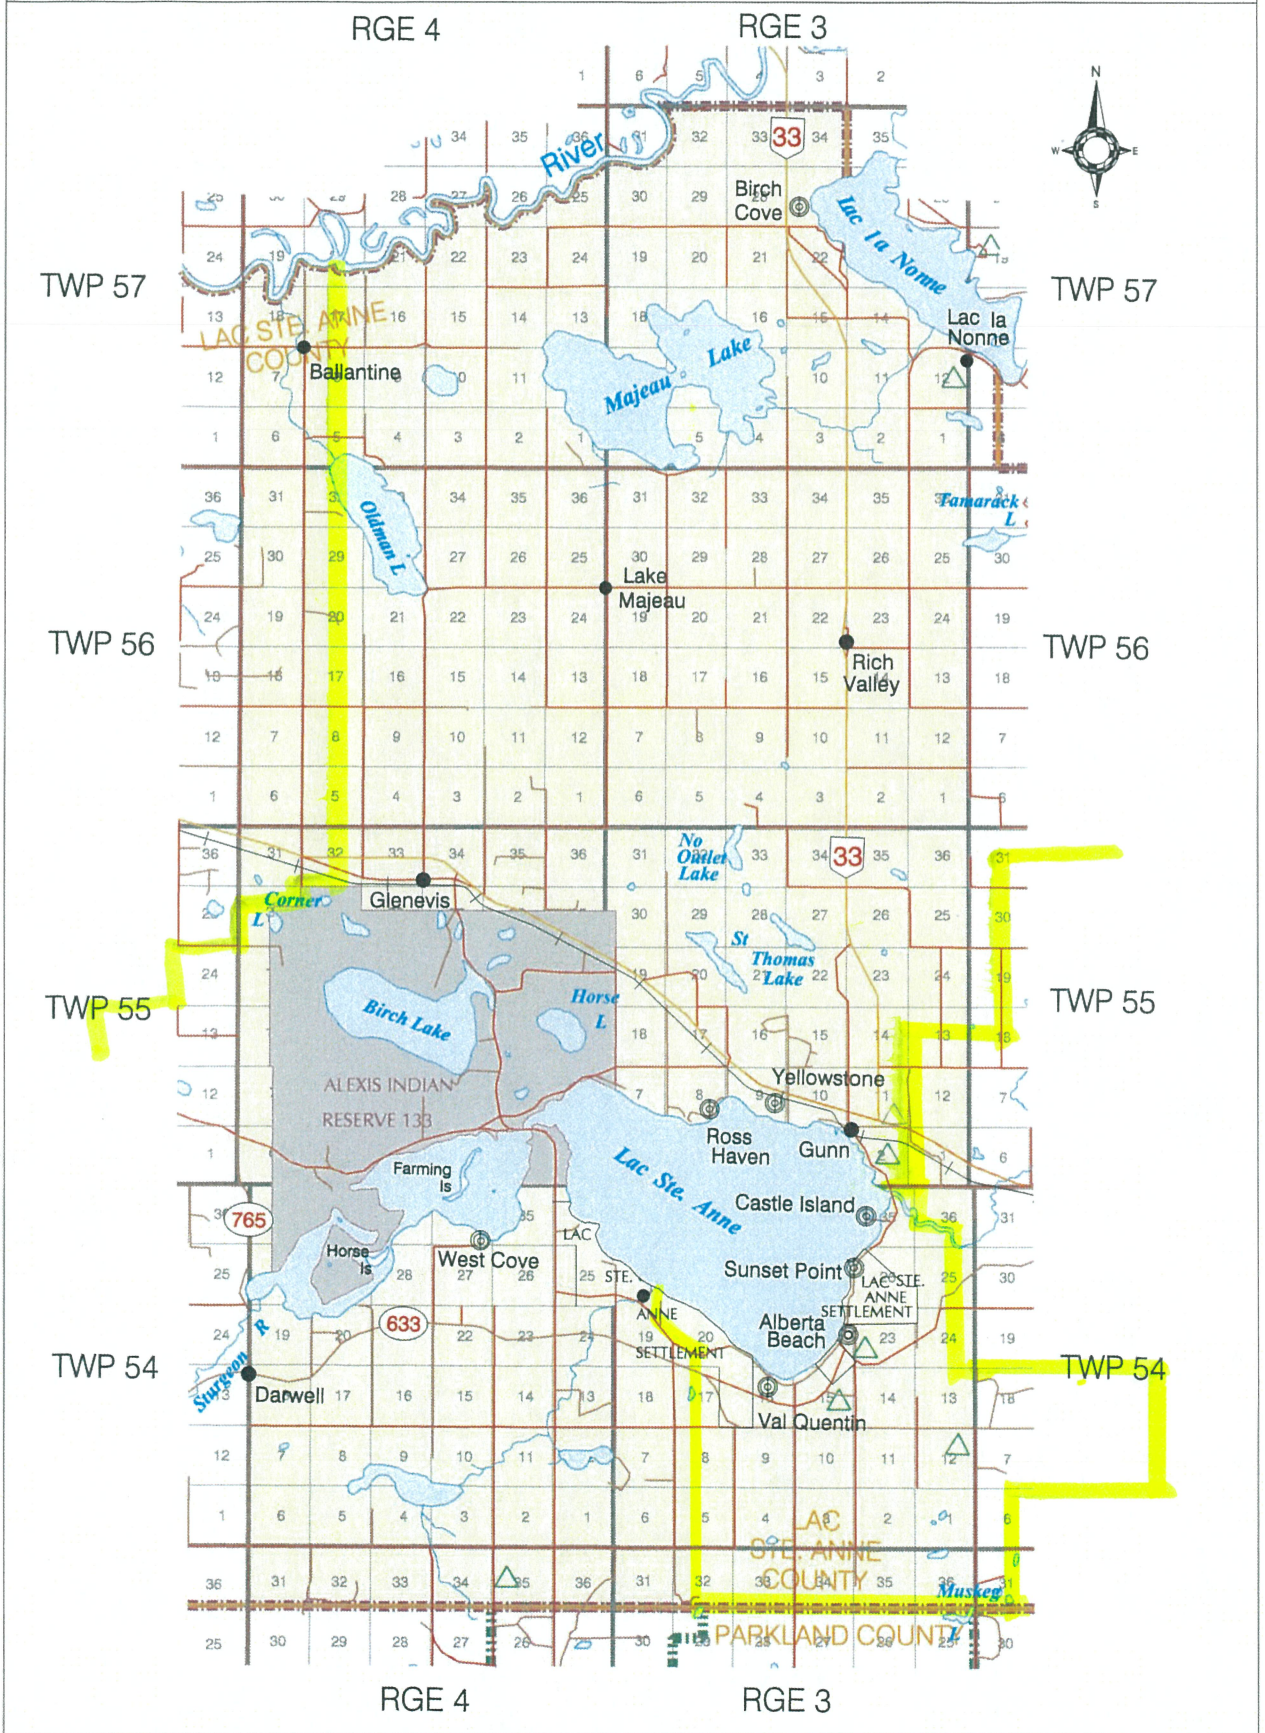

NORTHERN GATEWAY REGIONAL
SCHOOL DIVISION 10
ELECTORAL MAP

WARD 1
ELECTORAL SUBDIVISION 2
2008

Produced By:

ELECTORAL DIVISION
NORTHERN GATEWAY BOUNDARY
CATHOLIC BOUNDARY
COUNTY BOUNDARIES