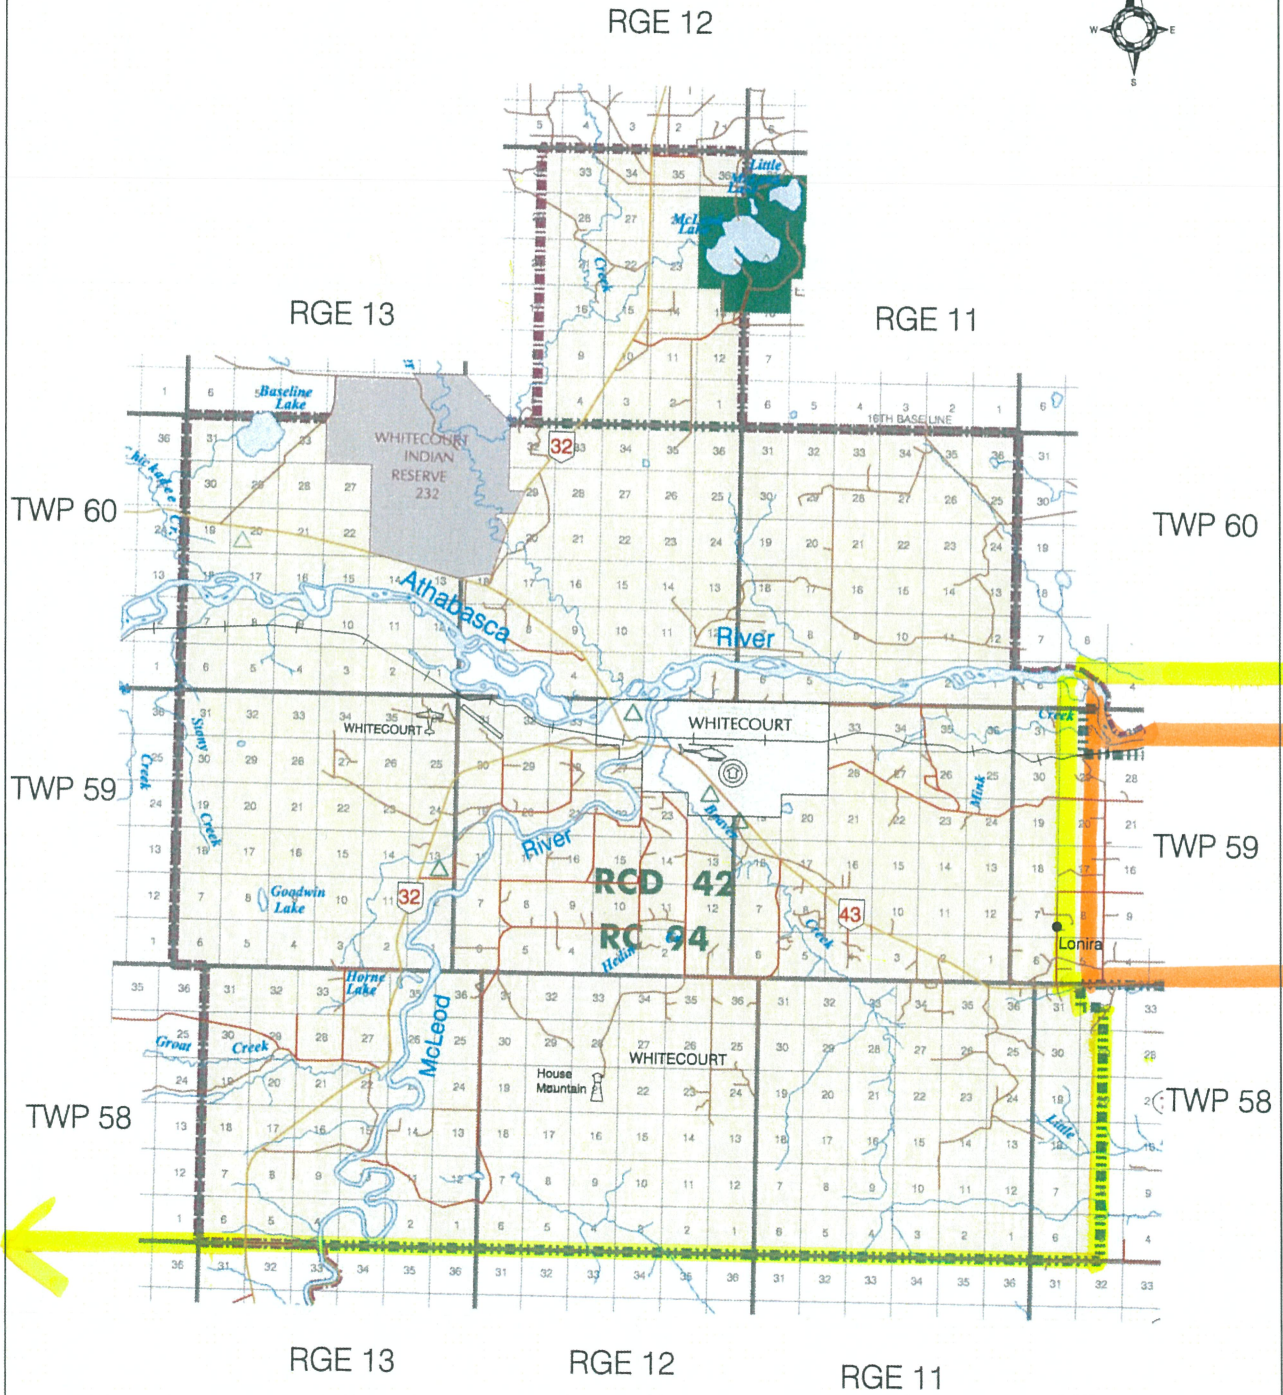

NORTHERN GATEWAY REGIONAL
SCHOOL DIVISION 10
ELECTORAL MAP

WARD 2

2008

Produced By:

ELECTORAL DIVISION
NORTHERN GATEWAY BOUNDARY
CATHOLIC BOUNDARY
COUNTY BOUNDARIES