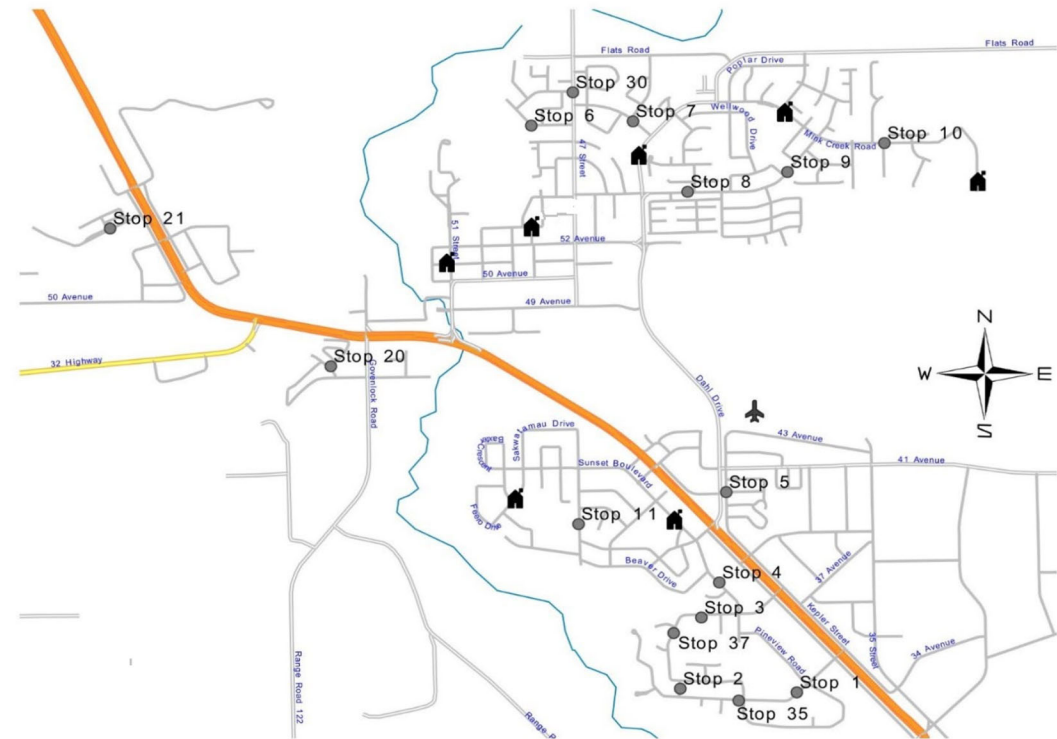

Northern Gateway Public Schools

Whitecourt School Bus Routes

School buses begin running on September 3, 2024

Combined Bus Stops:

- Stop 1 Southland Park, 2 Park Drive.
- Stop 2 Community Mail Boxes on Park Crossing.
- Stop 3 On the dead end Street between houses #162 and #166 Park Dr. N.
- Stop 4 Community Mail Boxes between houses #26 and #28 on Blueberry Drive.
- Stop 5 Community Mail Boxes by the Evergreen Village sign.
- Stop 6 On 47th Street by the Bulletin Board.
- Stop 7 Trading Post Trail/Baly Road.
- Stop 8 River Valley Estates/55 Avenue.
- Stop 9 Across the street from house 3666/55 Avenue.
- Stop 10 Mink Creek Road/35 Street.
- Stop 11 Ste. Anne School.
- Stop 20 Riverside
- Stop 21 Westview Estates Sign.
- Stop 30 South of the Graham Road entrance/47 Street
- Stop 35 Community Mail Boxes on Park Drive/Ravine Drive.
- Stop 37 Community Mail Boxes #66 & #68 Park Circle.